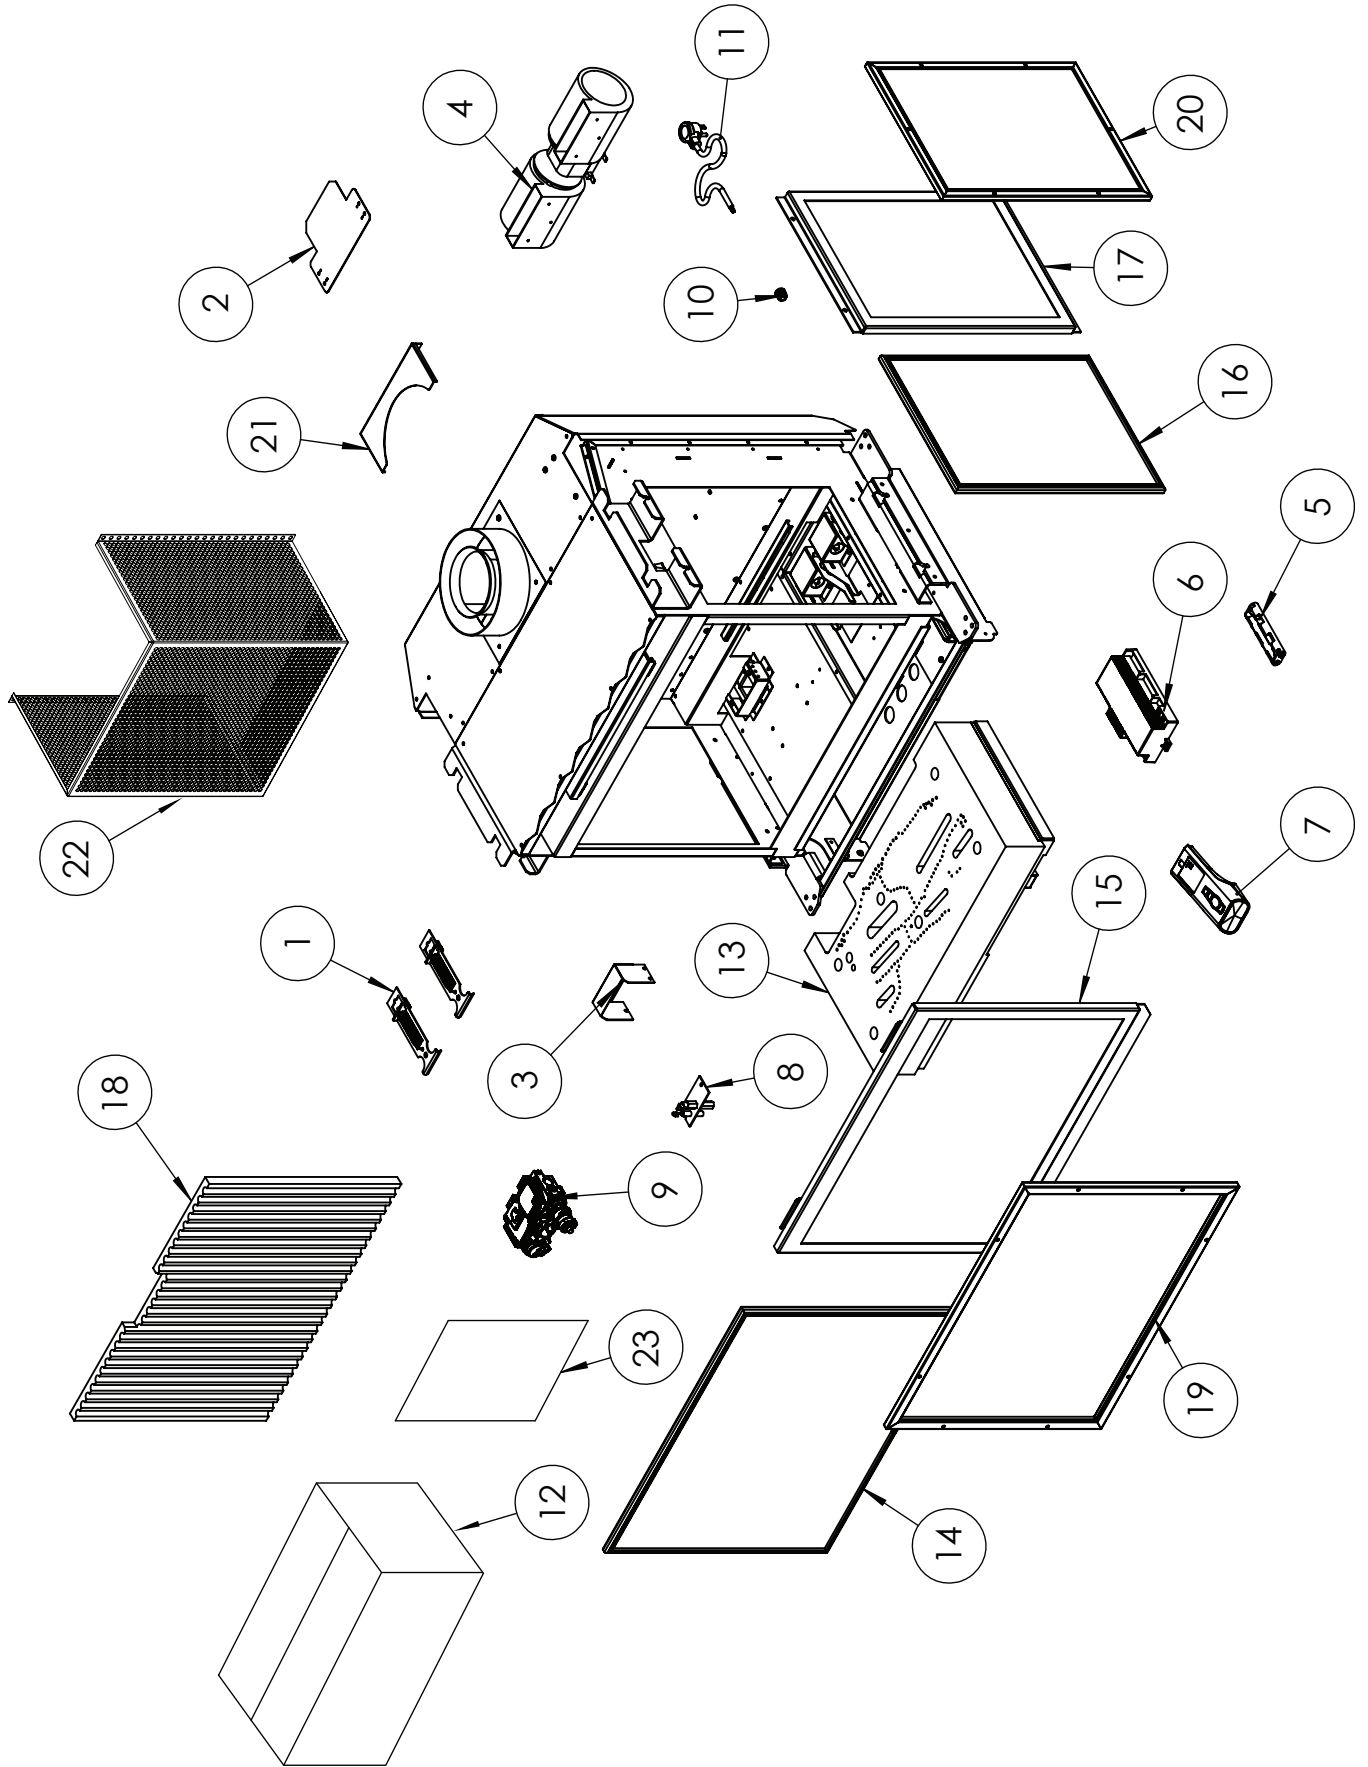

PARTS LIST

Reference Number	Part Description	Part Number
1	Door Latch Mechanism w/ Spring (set of 2)	50-1285
2	Firebox Air Restrictor	50-3231
3	Pilot Shield	50-3232
4	Convection Fan only	50-2493
5	Battery Holder 4 x AA	50-3027
6	Proflame 2 IFC (0.584.326)	50-3202
-	Proflame 2 IFC Wire Harness (0.584.902)	50-3030
7	Proflame 2 Transmitter (TMFSLA)	50-3265
8	PSE Pilot Assembly - Intermittant Pilot	50-3026
9	S.I.T. 885 Valve w/ NG Stepper Motor	50-2682
10	Heyco Strain Relief	EC-044
11	Domestic Power Cord (115v)	EC-042
12	Log Set (9 pieces)	50-3234
13	Ceramic Burner Assembly	50-3233
14	Front Door Glass w/ Gasket (16.875 x 21.0625in)	50-3235
15	Front Door Complete	50-3236
16	Side Door Glass w/ Gasket (15.875 x 11.625in)	50-3237
17	Side Door Complete	50-3238
18	Ceramic Fluted Liner (1 piece)	50-3239
19	Replacement Safety Screen - Front	50-3243
20	Replacement Safety Screen - Side	50-3244
21	Vent Collar Cover	50-3245
22	Termination Guard	50-3266
23	Berkeley-IPI Owners Manual	50-3260
-	Conversion Kit - LP to NG (IPI)	50-3263
-	Conversion Kit - NG to LP (IPI)	50-3264
-	12 oz. Can of Matallic Black Touch Up Paint	PAINT-12-MB

PARTS LIST

PARTS LIST

Reference Number	Part Description	Part Number
24	Cast Top - Painted	50-3246
-	Cast Top - Enameled Antique Chestnut	50-3247
25	Cast Front - Painted	50-3248
-	Cast Front - Enameled Antique Chestnut	50-3249
26	Cast Skirt - Painted	50-3250
-	Cast Skirt - Enameled Antique Chestnut	50-3251
27	Cast Right Side - Painted	50-3252
-	Cast Right Side - Enameled Antique Chestnut	50-3253
28	Cast Left Side - Painted	50-3254
-	Cast Left Side - Enameled Antique Chestnut	50-3255
29	Cast Leg - Painted (1 piece)	50-3256
-	Cast Leg - Enameled Antique Chestnut (1 piece)	50-3257