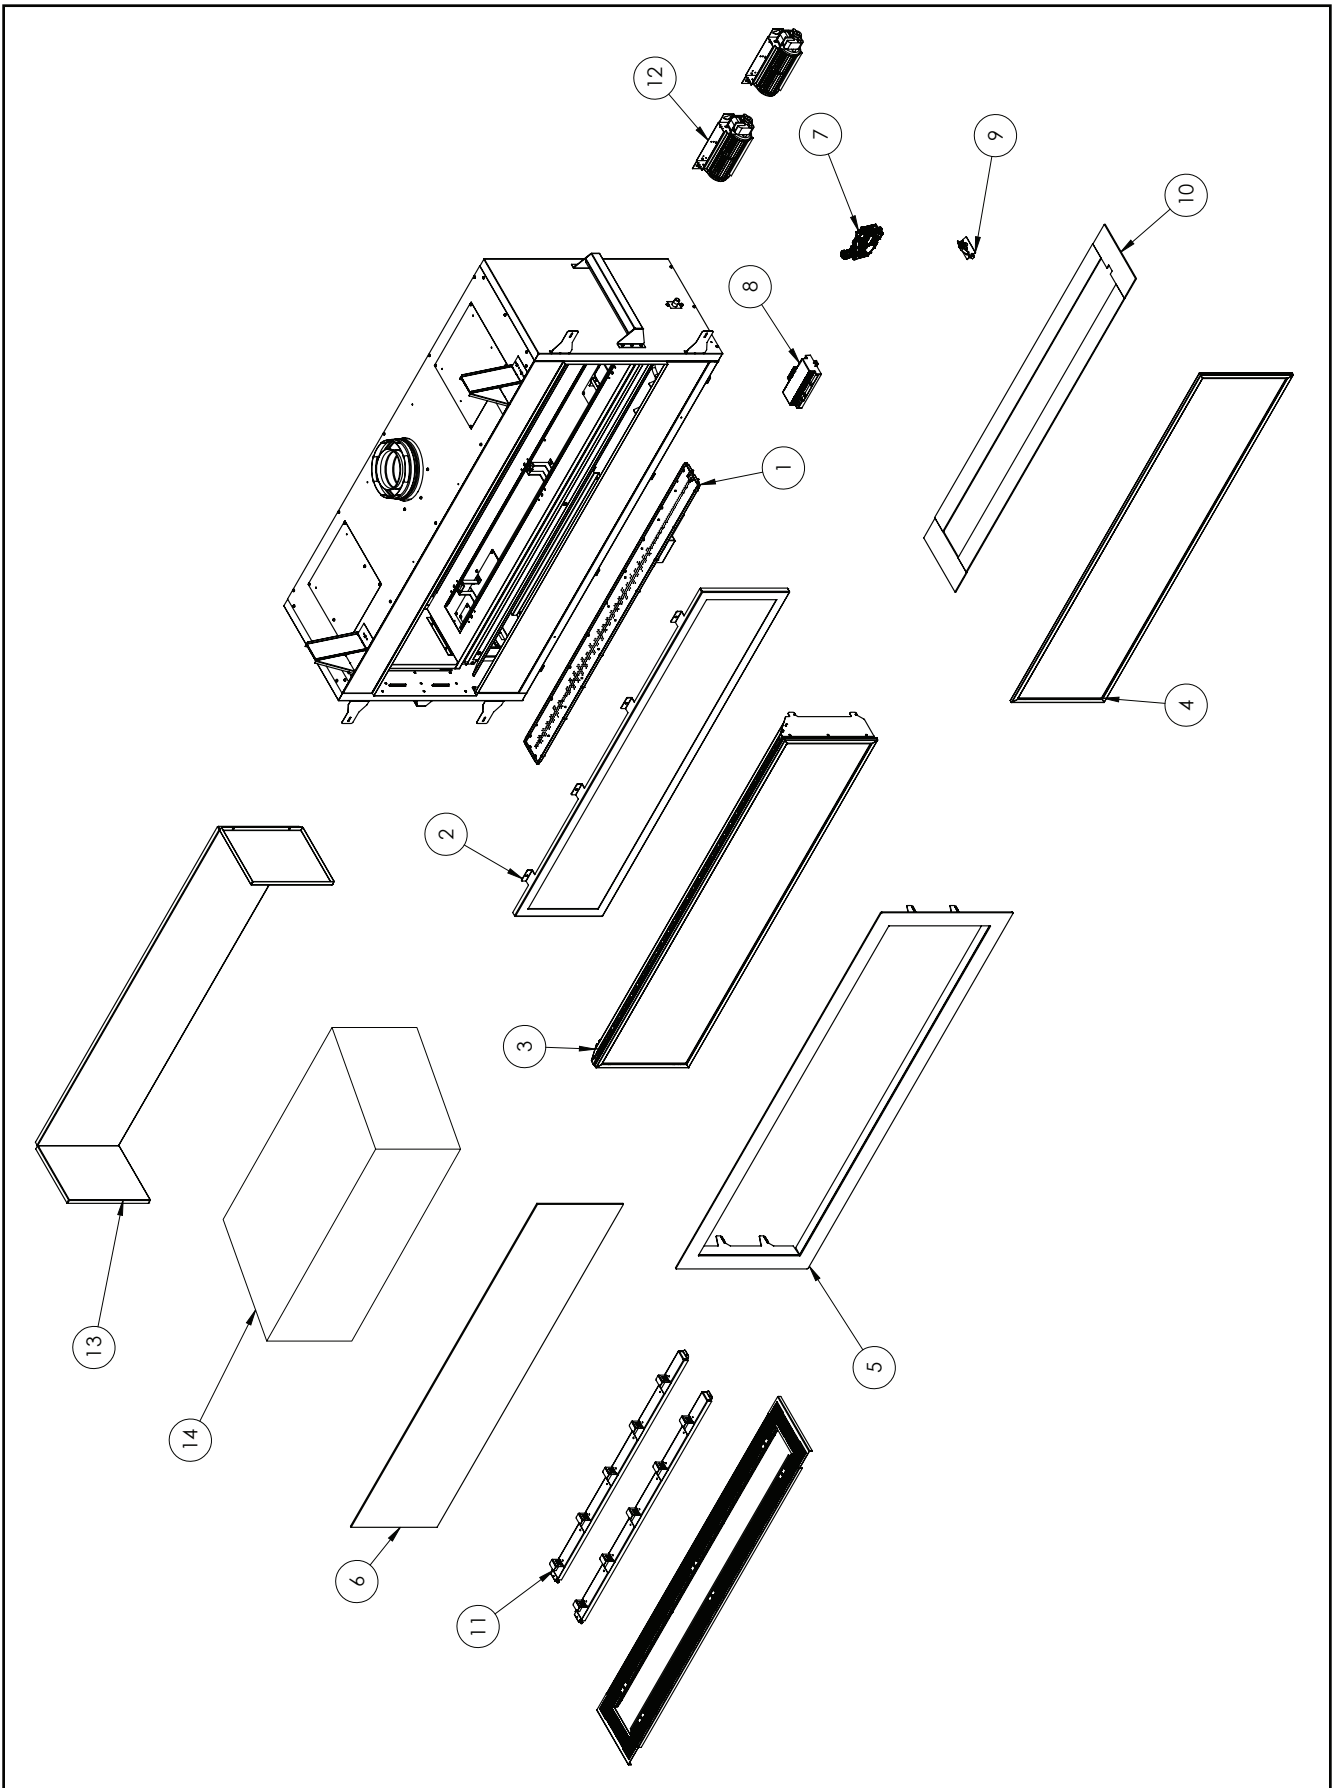

PARTS DIAGRAM

PARTS LIST

Table 9: C60I Parts List

1	C60 Pan Burner	50-3386
2	C60 Door Complete	50-3387
3	C60 Safety Screen Complete	50-3388
4	C60 Clear View Screen Only	50-3368
5	C60 Borderview Surround Powder Coated (Grey)	50-3337
5	C60 Borderview Surround Nickel Plated	50-3341
6	C60 Door Glass with Gasket	50-3389
7	S.I.T. 885 Valve w/ NG Stepper Motor	50-2682
8	Proflame 2 IFC w/ 7-Day Shutdown	50-3791
9	PSE Pilot Assembly - Intermittant Pilot	50-3947
10	C60 Tray w/ Glass Bezel	50-3343
11	C60 Halogen Light Kit	50-3342
12	IPI Dual Convection Fan Kit (240 CFM Combined)	50-3760
-	C60 Fan Only	50-2260
13	C60 Fluted Liners	50-3338
13	C60 Ledgestone Liners	50-3339
13	C60 Porcelain Liners	50-3340
14	C60 Ultra High Definition Driftwood Log Set	50-3347
-	C60 Black Glass Media	50-3344
-	C60I LP to NG Fuel Conversion Kit	50-3346
-	C60I NG to LP Fuel Conversion Kit	50-3345
-	C60 GLASS BEZEL	50-3390
-	C60 VERMICULITE (4 CUPS)	50-3391
-	Replacement Fuse 3A	50-3289
-	35W Halogen Bulb	50-3291
-	C60I Owners Manual	50-3393
-	12 oz. Can of Matallic Black Touch Up Paint	PAINT-12-MB